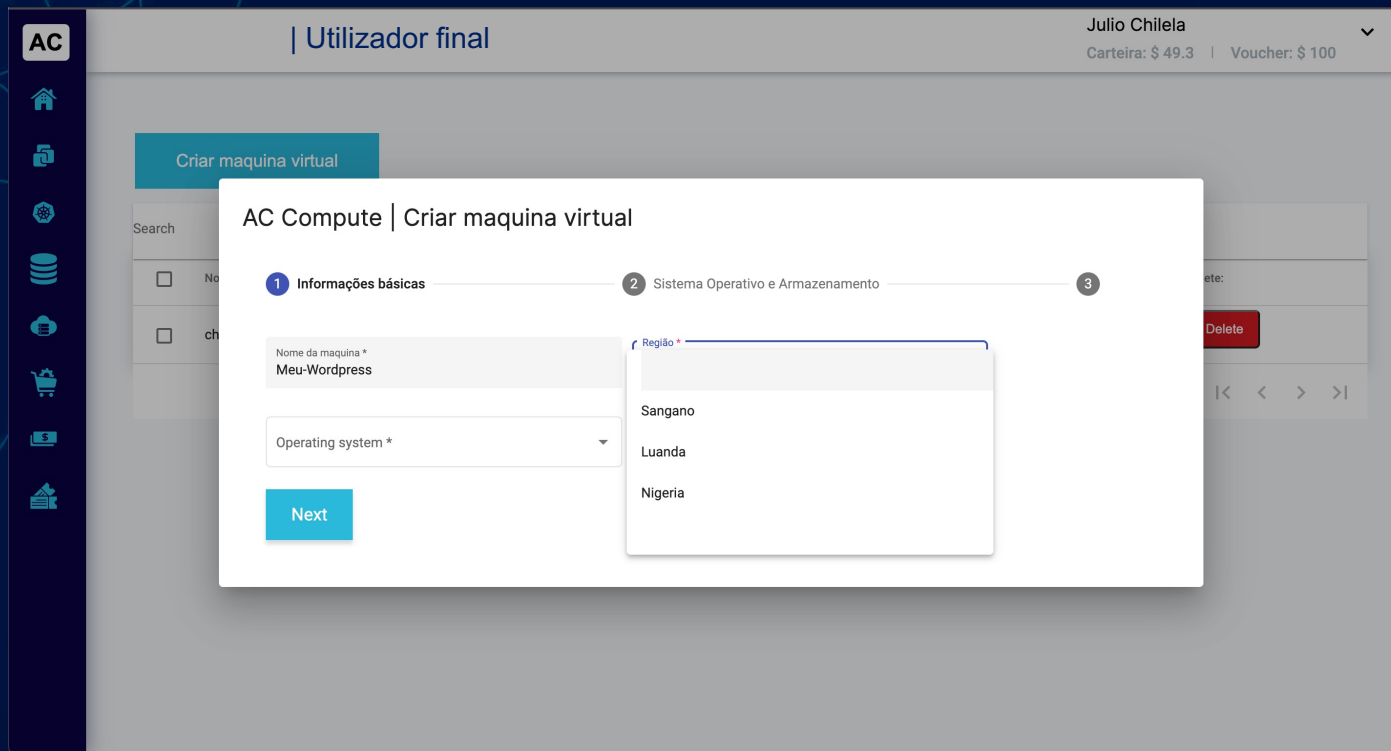

Clouds2Africa: Um universo de soluções

Robusta | Simples | Prático | Intuitivo | Dinâmica | Automática

Luanda | Sangano | Nigeria (*)

*Brevemente