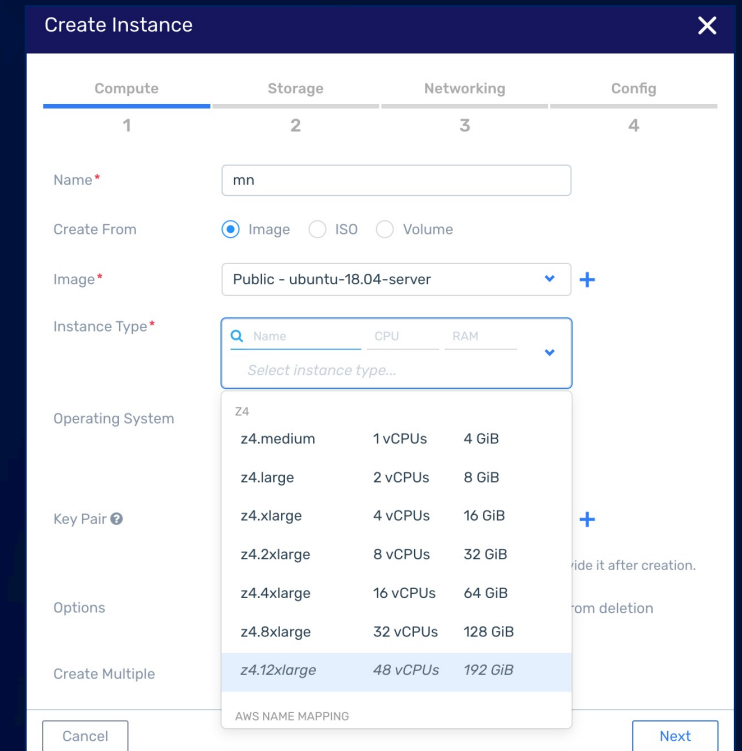

Clouds2Africa: Um universo de soluções

Robusta | Simples | Prático | Intuitivo | Dinâmica | Automática

Luanda | Sangano | Nigeria (*)

*Brevemente